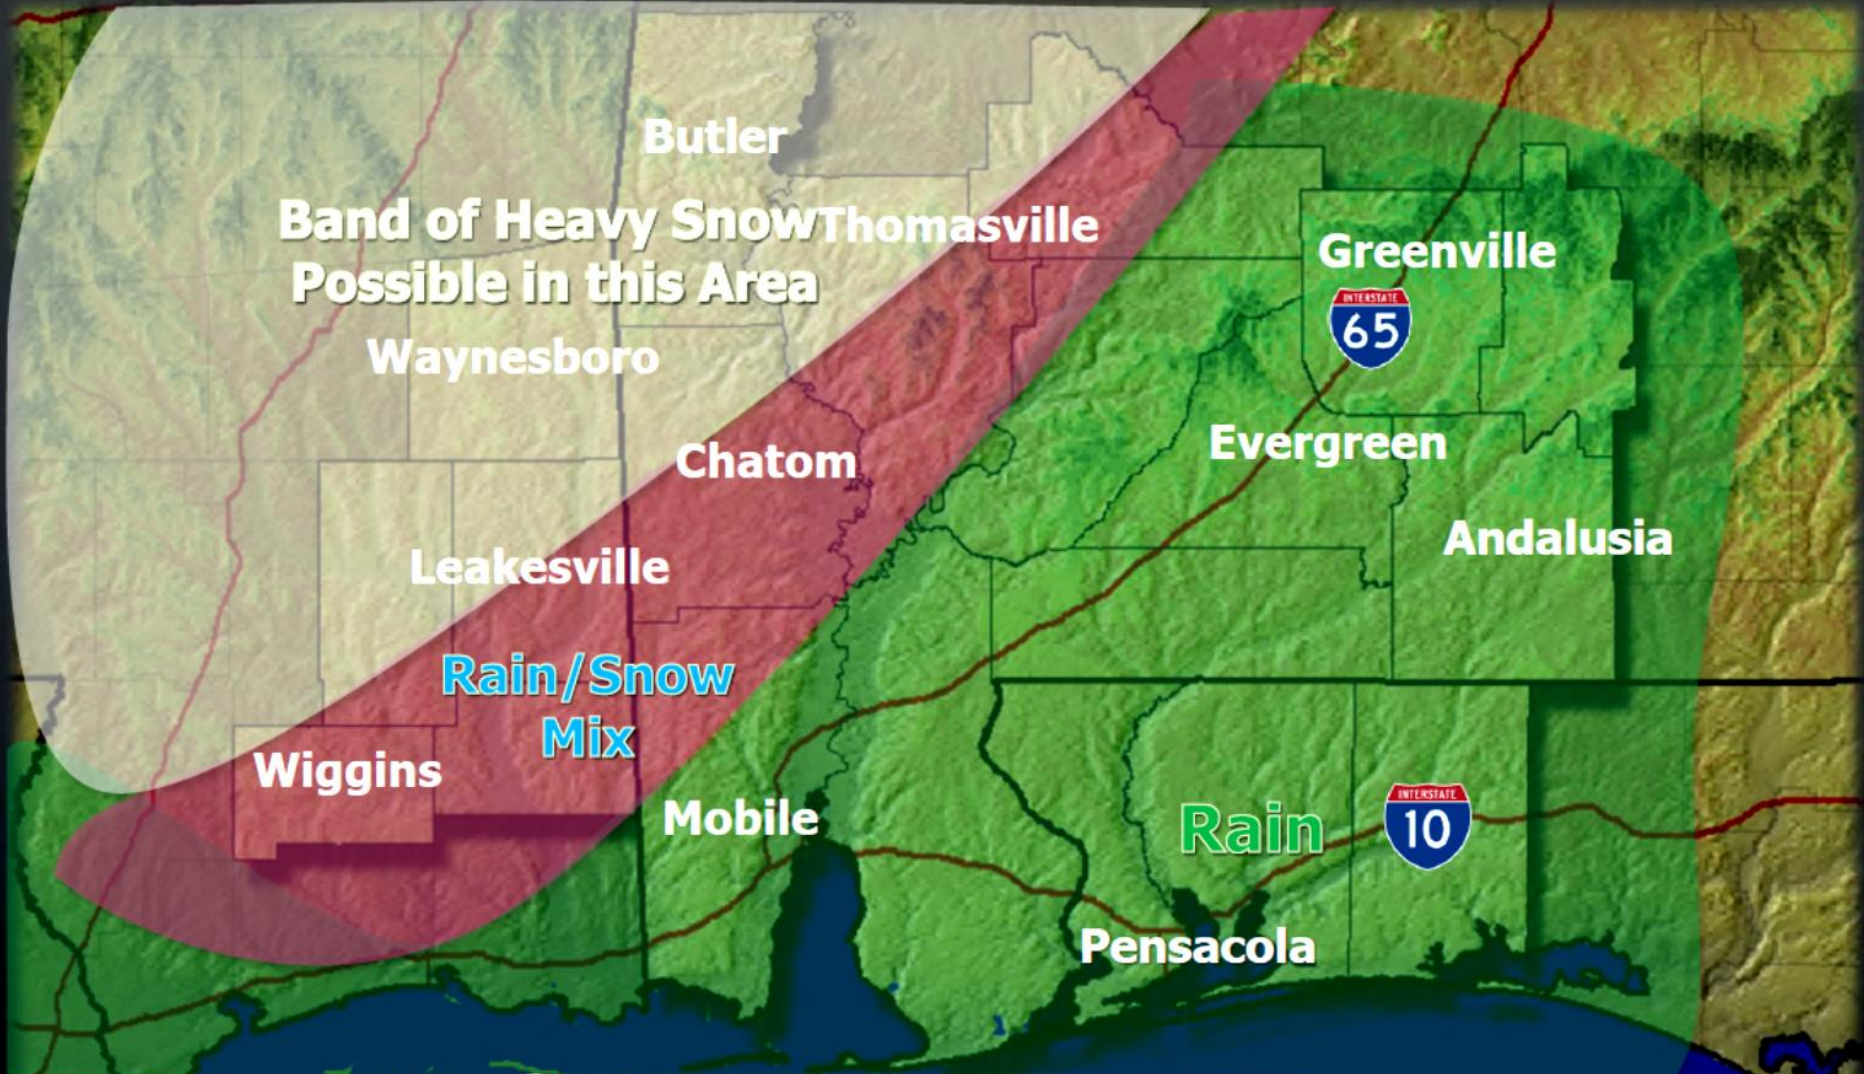

Timing of Wintry Mix

6am-2pm Friday

NWSMobile

weather.gov/mob